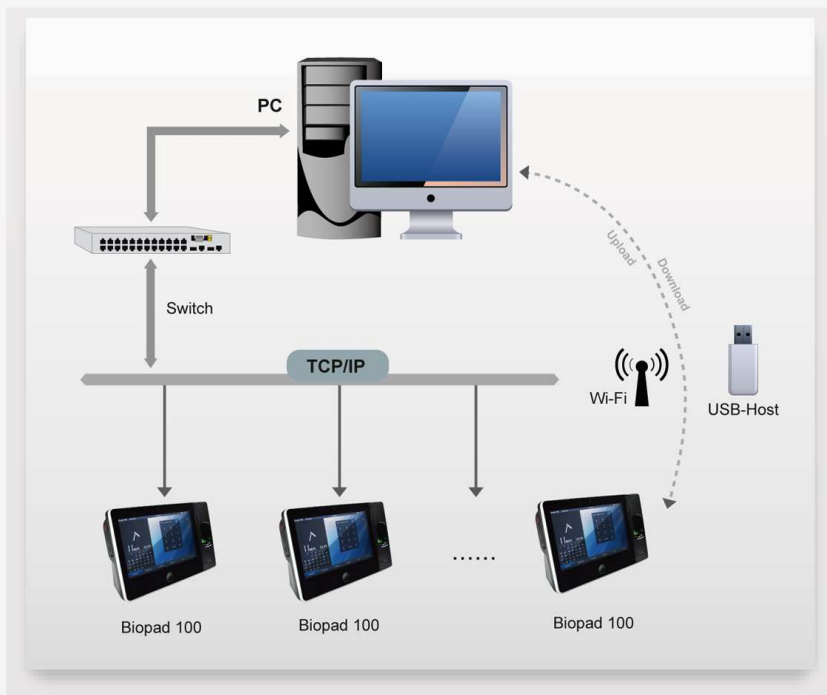

Configuration:

ZKTeco Inc.

ZK Mansion, Wuhe Rd, Gangtuo, Bantian, Buji Town, Longgang District, Shenzhen China 518129 Tel: +86-755-8960 2345/46/47/48 Fax: +86-755-8960 2675 www.zkteco.com

Global Service Hotline:

USA: + 1 732-412-6007

EU: +34 916532891

Brazil: +55 11-5082-4315

Thailand: +66-29144238

Mexico: +52-55-52078969

South Africa: +27 12 259 1047

Dubai: +971 4 6091 310

India: +91-0124-2623170

Indonesia: +62 21 2921 8949

Brochure Download